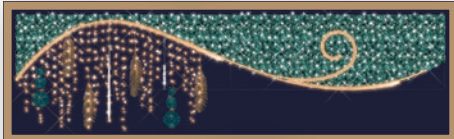

209€ HT
~~1606,50€ HT~~

86%
DISCOUNT

ORIGINOËL
411052R

H:1.35 W:5 m.

209€ HT
~~1547€ HT~~

PAON
412711R

H:1.35 W:5 m.

85%
DISCOUNT