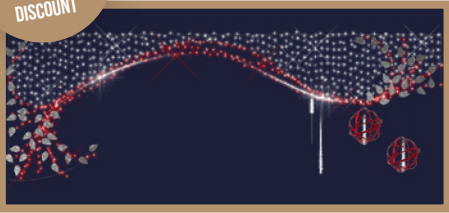

Across street

RECONDITIONED LED DECORS

Outdoor 230V decorations, delivered with eye hooks and power cables, without baubles, bulbs and minidrop light.

88%
DISCOUNT

POLLEN RUBIS
408628R

H:2 W:6 m.

209€ HT
~~1813€ HT~~