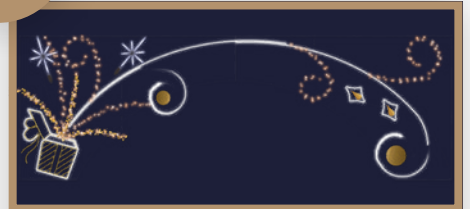

ARCHE CADEAU
204532R

H:2 W:6 m.
❄️ ❄️ Ⓞ

209€ HT
+673,50€ HT