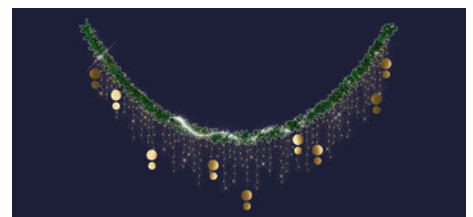

SOUPLE LOUISE
204581R

H:0.8 W:5.2 m.

209€ HT
~~527€ HT~~