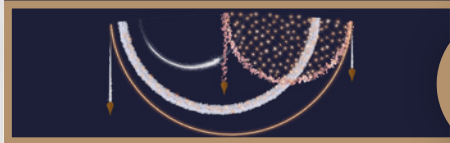

88%
DISCOUNT

POLLEN RUBIS
408628R

H:2 W:6 m.

209€ HT
~~1813€ HT~~

COLLIER SUSPENDU
411115R

H:1.5 W:3.1 m.

100€ HT
~~819€ HT~~

87%
DISCOUNT