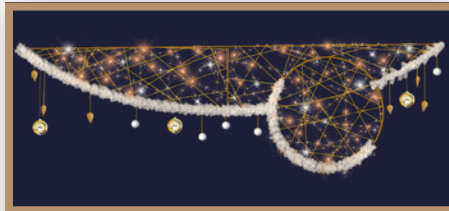

88%
DISCOUNT

POLLEN RUBIS
408628R

H:2 W:6 m.

209€ HT
~~1813€ HT~~

COLLIER SUSPENDU
411115R

H:1.5 W:3.1 m.

100€ HT
~~819€ HT~~

87%
DISCOUNT