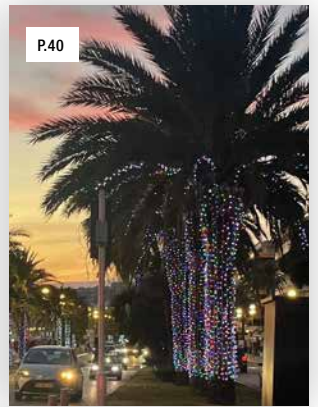

GOOD DEALS® special offers