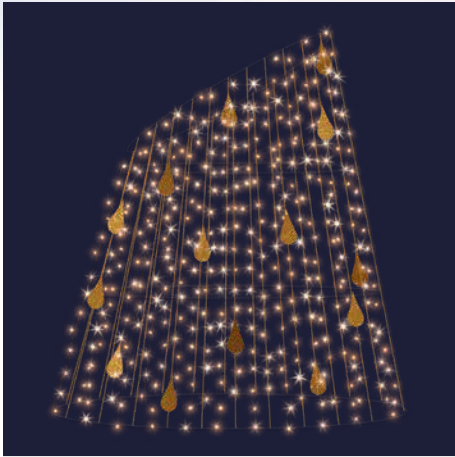

VOLUPTÉ 2 BR
401244R

H:1.5 W:5 m.

209€ HT
~~1162€ HT~~

3D Decorations

RECONDITIONED LED DECORS

Outdoor 230V decorations, delivered with plates and power cables, without baubles, bulbs and minidroplight.

AUBÉ
2021660