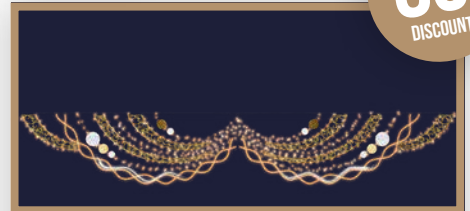

TRAVERSÉE SNOW OR
415242R

H:1 W:6 m.

209€ HT
~~1993€ HT~~

89%
DISCOUNT