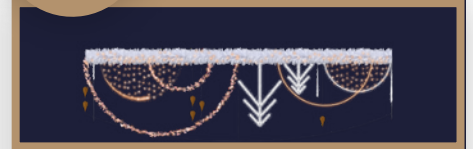

ORIGINOËL
411052R

H:1.35 W:5 m.

209€ HT
~~1547€ HT~~