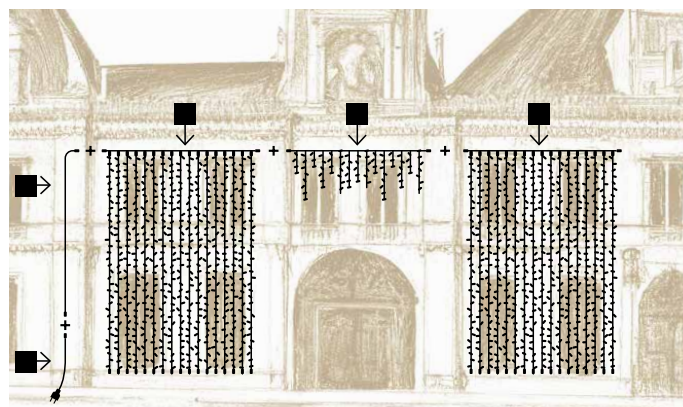

UP TO
52%
DISCOUNT

PLUG & LIGHT 24V

ACCESSORIES AHEAD 230V TRANSFORMER

REF.	DESCRIPTION	LENGHT	CABLE	PRICE	DISCOUNT PRICE
032371	Bipolar power cable + grounding - 1840 W	L 3 m	☐	23€	14,95€^{+0,03€ DEEE}
032373	Bipolar T-connector + grounding - 1840 W	L 0,50 m	☐	10€	6,50€^{+0,03€ DEEE}

TRANSFORMERS 230V AC / 24V DC

REF.	DESCRIPTION	PRICE	DISCOUNT PRICE
061218	Transformer 1,25 A max. (30W/24VDC) output	39€	25€^{+0,04€ DEEE}
061219	Transformer 2,5 A max. (60W/24VDC) output	79€	51€^{+0,25€ DEEE}
061220	Transformer 4 A max. (96W/24VDC) output	88€	57€^{+0,25€ DEEE}
051130	Transformer 4 A max. (100W/24VDC) output	95€	50€^{+0,25€ DEEE}

ACCESSORIES BEYOND TRANSFORMER

REF.	DESCRIPTION	LENGHT	CABLE	PRICE	DISCOUNT PRICE
032366	Extension cable	L 1 m	☐	7€	4,50€^{+0,03€ DEEE}
550157	Extension cable	L 1 m	■	9€	5,80€^{+0,03€ DEEE}
032367	T-connector	L 0,25 m	☐	8€	5,20€^{+0,03€ DEEE}

EXAMPLE OF PLUG & LIGHT WIRING