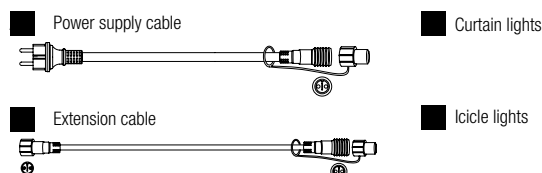

UP TO
52%
DISCOUNT

PLUG & LIGHT 24V

ACCESSORIES AHEAD 230V TRANSFORMER

REF.	DESCRIPTION	LENGHT	CABLE	PRICE	DISCOUNT PRICE
032371	Bipolar power cable + grounding - 1840 W	L 3 m	☐	23€	14,95€^{+0,03€ DEEE}
032373	Bipolar T-connector + grounding - 1840 W	L 0,50 m	☐	10€	6,50€^{+0,03€ DEEE}

TRANSFORMERS 230V AC / 24V DC

REF.	DESCRIPTION	PRICE	DISCOUNT PRICE
061218	Transformer 1,25 A max. (30W/24VDC) output	39€	25€^{+0,04€ DEEE}
061219	Transformer 2,5 A max. (60W/24VDC) output	79€	51€^{+0,25€ DEEE}
061220	Transformer 4 A max. (96W/24VDC) output	88€	57€^{+0,25€ DEEE}
051130	Transformer 4 A max. (100W/24VDC) output	95€	50€^{+0,25€ DEEE}

ACCESSORIES BEYOND TRANSFORMER

REF.	DESCRIPTION	LENGHT	CABLE	PRICE	DISCOUNT PRICE
032366	Extension cable	L 1 m	☐	7€	4,50€^{+0,03€ DEEE}
550157	Extension cable	L 1 m	■	9€	5,80€^{+0,03€ DEEE}
032367	T-connector	L 0,25 m	☐	8€	5,20€^{+0,03€ DEEE}

EXAMPLE OF PLUG & LIGHT WIRING