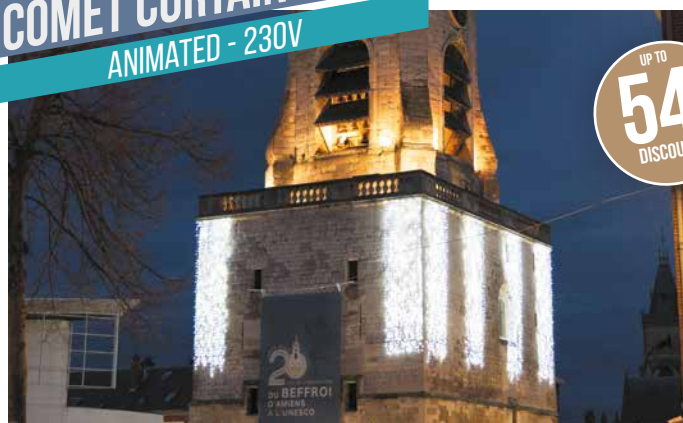

COMET CURTAIN LIGHTS

ANIMATED - 230V

UP TO
54%
DISCOUNT

REFERENCE	DIMENSIONS	NB LED	LED	P. / 230V	EXTEND.	PRICE	DISCOUNT PRICE
550922	H 5 x W 1 m	400	○ 75 W - 47mA	75 W - 47mA	100 m max	300€	140€ +0,25€ DEEE