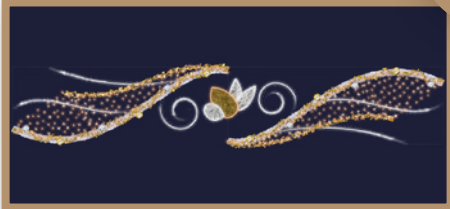

Across street

RECONDITIONED LED DECORS

Outdoor 230V decorations, delivered with eye hooks and power cables, without baubles, bulbs and minidrop light.

89%
DISCOUNT

86%
DISCOUNT

FOULARD AMANDE
413325R
H:1 W:6 m.
⚡ Ⓞ

209€ HT
~~150€##~~