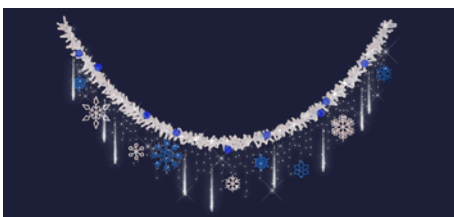

209€ HT
~~1146€ HT~~

STARSKY
203015R

H:1.15 W:5 m.

209€ HT
~~926€ HT~~

SOUPLE FLOCON
204585R

H:0.8 W:5.2 m.

209€ HT
~~527€ HT~~

SOUPLE GLACÉ
203293R