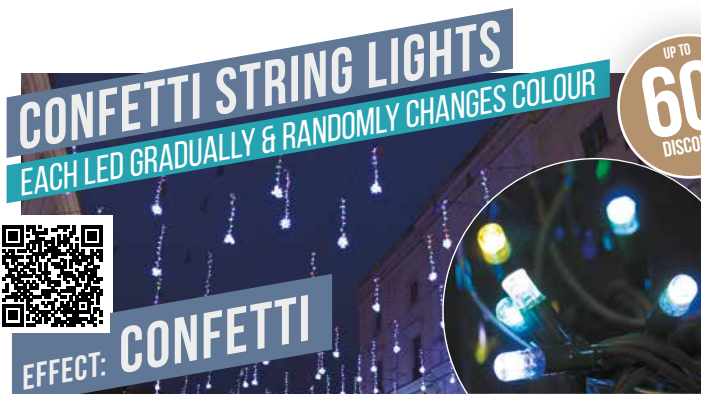

230V

REFERENCE	LGT.	NB LED	LED	CABLE	P. / 230V	EXTEND.	PRICE	DISCOUNT PRICE
051095	20 m	160	●	≡	7 W	100 m max	99[€]	39[€] +0,25€ DEEE

24V

REFERENCE	LGT.	NB LED	LED	CABLE	P. / 24V	EXTEND.	PRICE	DISCOUNT PRICE
550558⁽²⁾	20 m	168	●	≡	11,5 W	100 m max	85[€]	35[€] +0,25€ DEEE

⁽²⁾ Plan for power supply ref. 032371 and a transformer ref.061218, 061219 or 061220 (see p.49).

STEADY - 230V

REFERENCE	LGT.	NB LED	LED	CABLE	P. / 230V	EXTEND.	PRICE	DISCOUNT PRICE
059543⁽⁹⁾	5 m	50	○	≡	4 W	-	41[€]	10[€] -0,08€ DEEE
050528⁽⁹⁾	5 m	50	●	≡	4 W	-	38[€]	10[€] -0,08€ DEEE
059266	20 m	200	○	≡	17 W	100 m max	85[€]	29[€] +0,25€ DEEE
059265	20 m	200	○	≡	17 W	100 m max	85[€]	29[€] +0,25€ DEEE
551258	20 m	200	○	≡	12 W	100 m max	97,96[€]	29[€] +0,25€ DEEE
059263	20 m	200	●	≡	17 W	100 m max	75[€]	29[€] +0,25€ DEEE

⁽⁹⁾ Plan for a rectified power cable.

GLITTERING - 230V

REFERENCE	LGT.	NB LED	LED	CABLE	P. / 230V	EXTEND.	PRICE	DISCOUNT PRICE
550321⁽⁸⁾	3 m	50	○	≡	4,5 W	-	28[€]	5[€] 508 +0,25€ DEEE
550830⁽⁸⁾	3 m	50	●	≡	4,5 W	-	28[€]	5[€] 508 +0,25€ DEEE
551297	5 m	50	○	≡	2,9 W	100 m max	108[€]	15[€] +0,08€ DEEE
550827⁽⁴⁾	20 m	200	○	≡	17 W	100 m max	108[€]	62[€] +0,25€ DEEE /pièce
550828⁽⁴⁾	20 m	200	○	≡	17 W	100 m max	127[€]	62[€] +0,25€ DEEE
051155⁽⁴⁾	20 m	200	○	≡	18 W	100 m max	127[€]	62[€] +0,25€ DEEE
550829⁽⁴⁾	20 m	200	○	≡	17 W	100 m max	127[€]	62[€] +0,25€ E00-C /pièce
050766⁽⁴⁾	20 m	200	○	≡	17 W	100 m max	127[€]	62[€] +0,25€ E00-C
550660⁽⁴⁾	20 m	200	●	≡	17 W	100 m max	127[€]	62[€] +0,25€ DEEE

⁽⁴⁾ Set of 12, compatible with ref.058989BL (see p.49). ⁽⁸⁾ Plan for a rectified power cable.