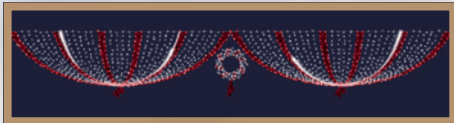

Outdoor 230V decorations, delivered with eye hooks and power cables, without baubles, bulbs and minidroplight.

OPÉRA 4
411385R

H:1.5 W:10 m.

91%
DISCOUNT

209€ HT
~~2345€ HT~~

TRAVERSÉE SNOW OR
415243R

H:1 W:4.2 m.