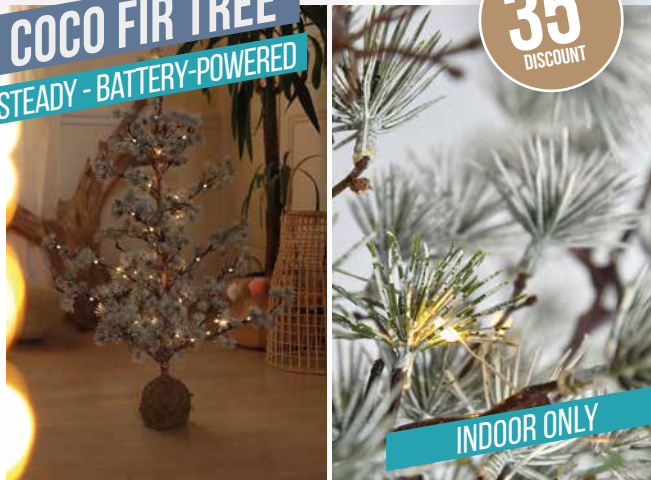

Lighting solutions

NAYA BRANCHES

MICROLED
INDOOR ONLY

UP TO
35%
DISCOUNT

COCO FIR TREE

STEADY - BATTERY-POWERED

35%
DISCOUNT

INDOOR ONLY