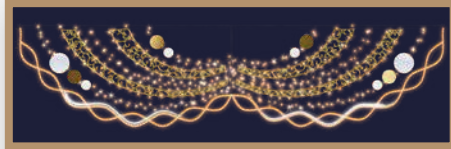

Outdoor 230V decorations, delivered with eye hooks and power cables, without baubles, bulbs and minidroplight.

OPÉRA 4
411385R

H:1.5 W:10 m.

91%
DISCOUNT

209€ HT
~~2345€ HT~~

TRAVERSÉE SNOW OR
415243R

H:1 W:4.2 m.